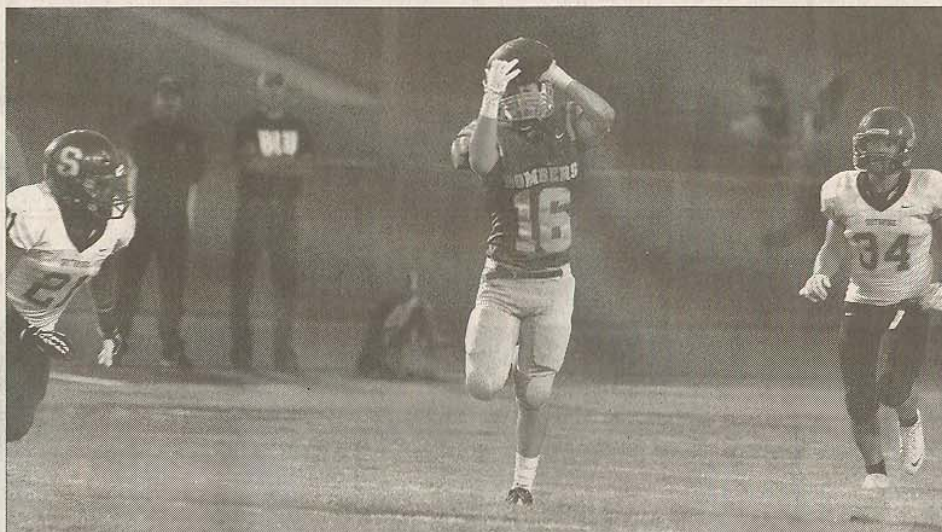

an early deficit to dominate Southridge 27-7 on Friday night at Fran Rish Stadium in the season-opener for both teams.

"We just had to settle down," said Neidhold, now in his sixth season at Richland. "We expected that, and that comes with the high expectations we have."

Adding to the excitement of opening night, the Bombers jumped out of the blocks, scoring a touchdown on their second play from scrimmage when Zach Whitby connected with Payton Radliff on a 46-yard streak down the sideline.

BOMBERS

FROM PAGE B1

by Josh Phillips to give the Bombers a 21-7 lead. During that drive, the Bombers converted on two fourth-down plays, including Phillips' touchdown run.

Ask if there was any doubt about going for it on fourth down at the 1, Neidhold gave the same answer he did about going for it on fourth-down and 2 at the Southridge 36-yard line earlier in the drive.

"Once we get our offense and our O-line going," Galat said, "We are pretty solid."

The Richland defense didn't fare too bad either. Southridge, in its four second-half drives, never crossed the Bombers' 30-yard line. The lone scoring chance came when Jair Ealy-Thomas had his 31-yard pass attempt to Elijah Norris broken up by Gibson McGeorge in the